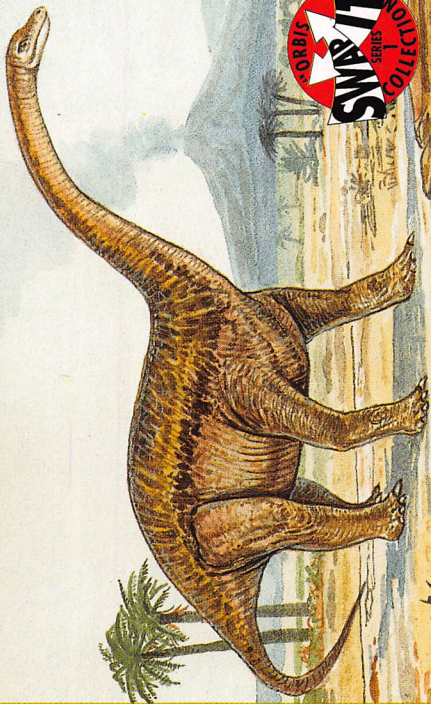

ORBIS
SWAPATI!
SERIES
COLLECTION

32**SERIES 1
(90 CARDS)**

DINOSAURS!

BARAPASAURUS

(ba-ra-pa-saw-rus)

Category: Long-necked plant-eaters

Watchpoints: Pillar-like legs, pencil-like teeth, lived in central India

SWAP IT! CHALLENGE

Max. Height	7.90m
Max. Length	18.00m
Weight	17,000 kg
Attacking score	1
Defensive score	60
Special feature score:	
Relatively short tail	28